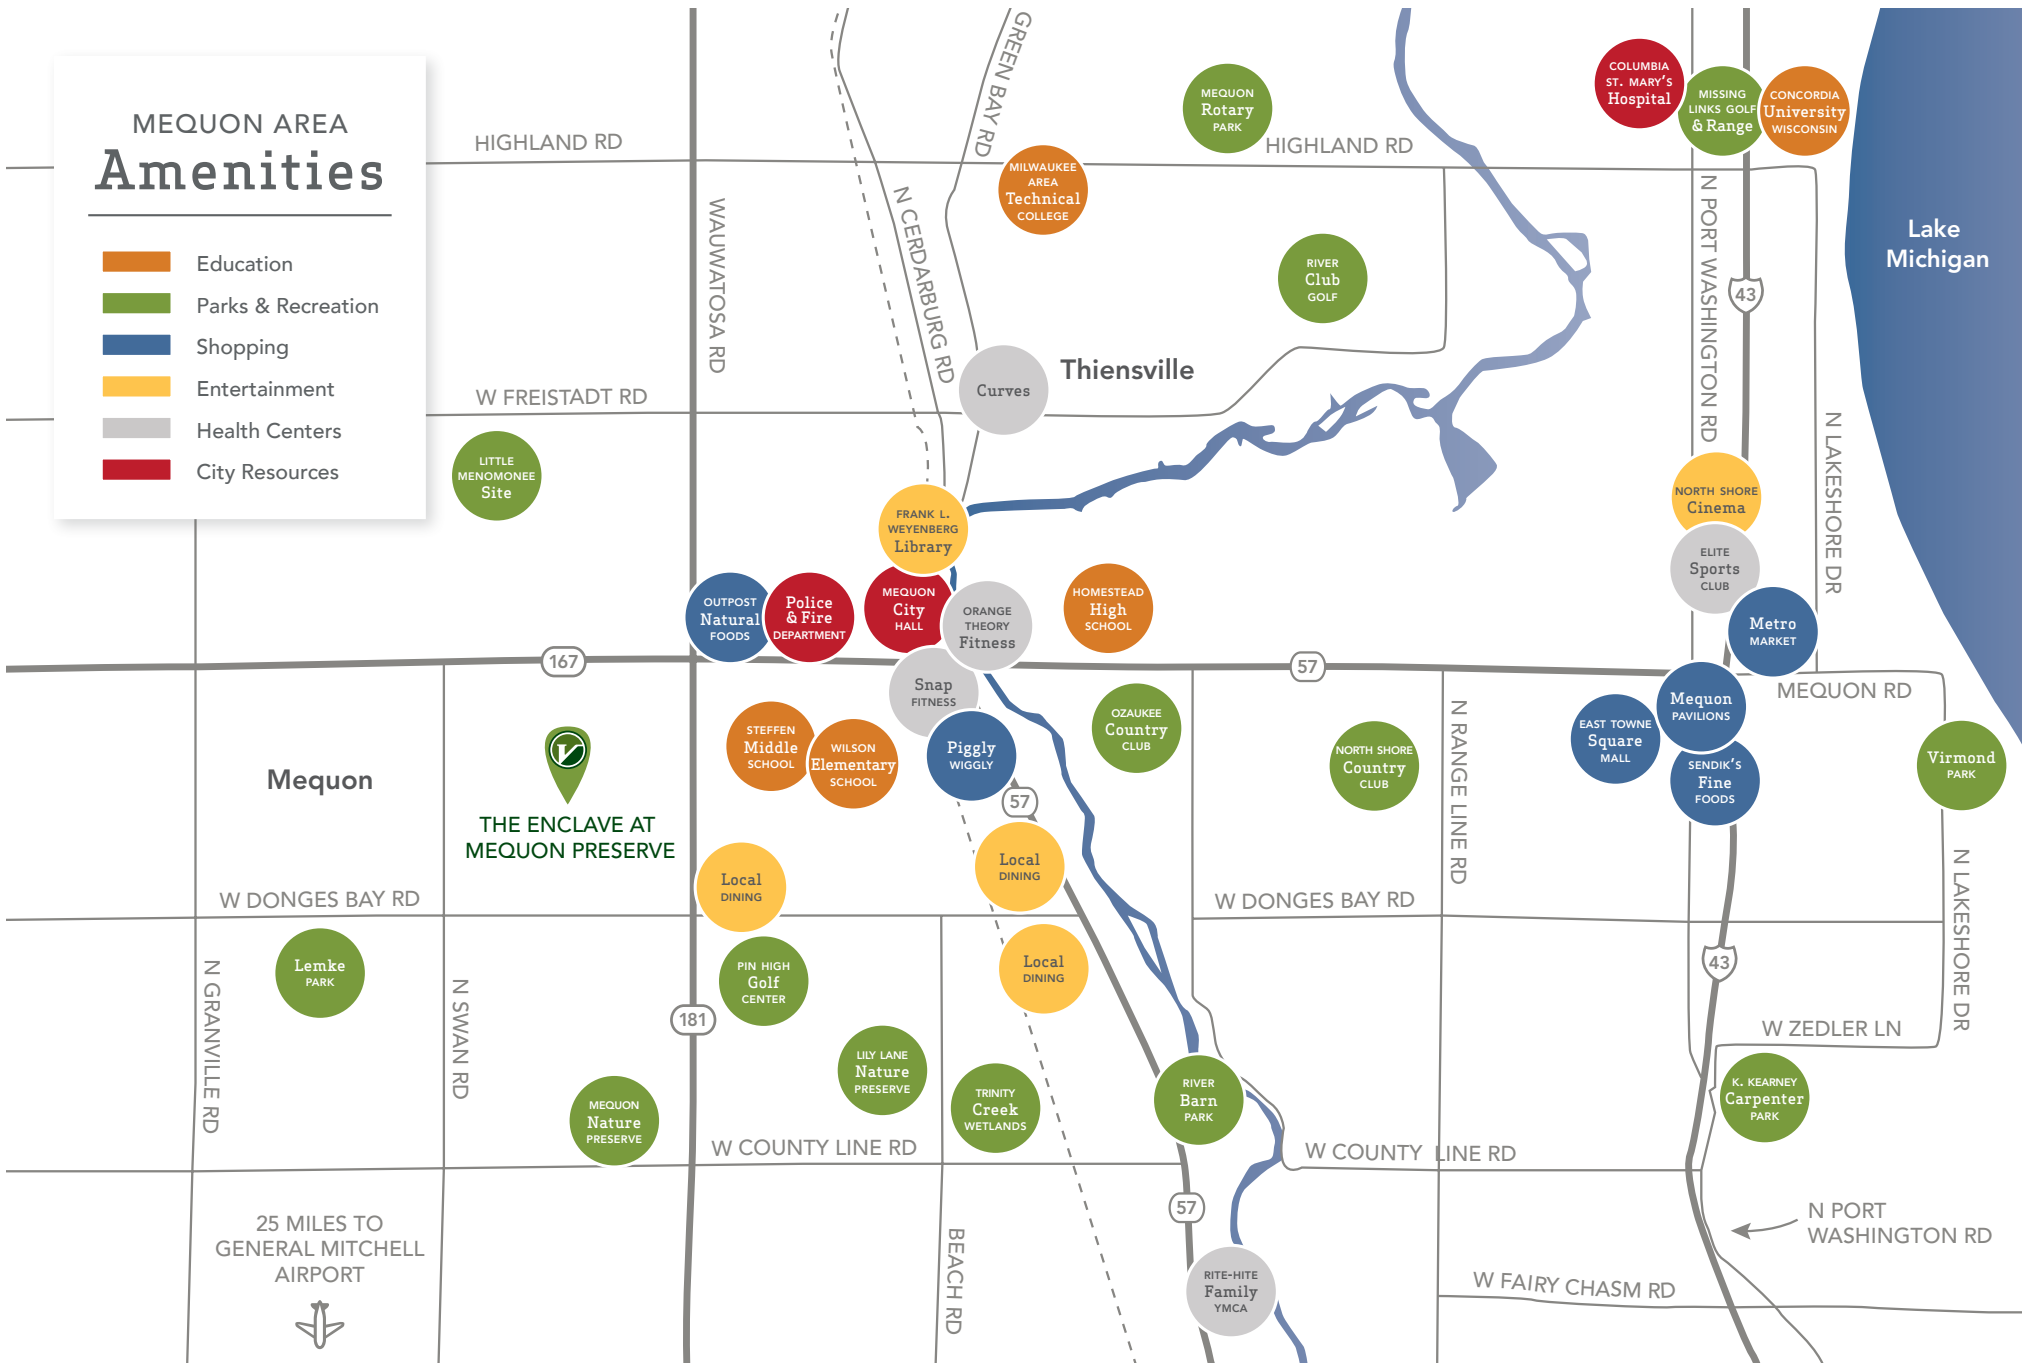

MEQUON AREA Amenities

- Education
- Parks & Recreation
- Shopping
- Entertainment
- Health Centers
- City Resources

DIRECTIONS: From I-43, take exit 85 for WI-57/WI-167 (Mequon Road) West, turn left onto N. Wauwatosa Road, turn right onto Mourning Dove Lane.