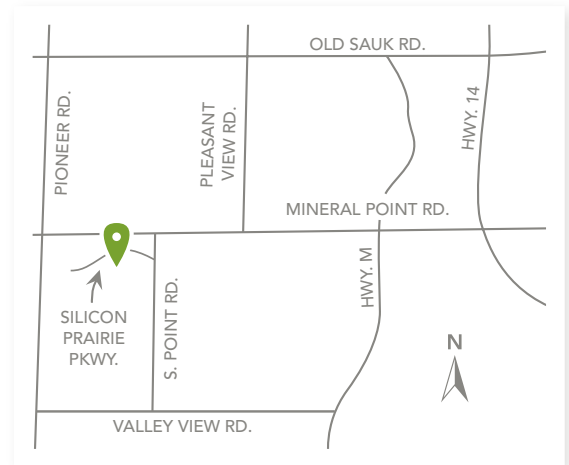

BIRCHWOOD POINT

West Madison

Dream. Build. Live.

DESIGN STUDIO: 6801 South Towne Drive, Madison WI 53717

PHONE: 608.226.3000 | WEB: VeridianHomes.com

BIRCHWOOD POINT

West Madison

WELCOME TO YOUR HAVEN ON THE WEST SIDE. Your gateway to indulgent restaurants and sophisticated shopping centers. Welcome to the enclave that is Birchwood Point. Featuring a plethora of single family homesites, with parks and ponds as far as the eye can see. Birchwood makes for the ultimate residence. Did we mention its absolutely enviable location?

FURNISHED MODEL ADDRESS

415 Sugar Maple Lane, Verona WI 53593
(Homesite 38)

DIRECTIONS

Take Mineral Point Road west, turn left on South Point Road, go right on Silicon Prairie Parkway and right on Sugar Maple Lane.

SCHOOLS

Olson Elementary School
Toki Middle School
Memorial High School

HIGHWAY

7 minutes from Hwy. 12/14

AIRPORT

28 minutes from Dane County
Regional Airport

LIBRARY

5 minutes from Ashman Public
Library

SHOPPING

4 minutes from West Towne Mall
6 minutes from Greenway Station
14 minutes from Hilldale Shopping
Center